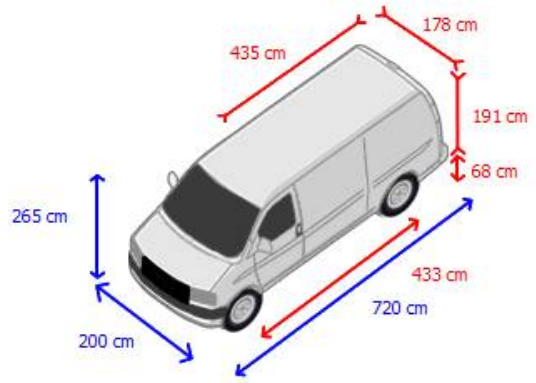

Inspection report

Chassis

Dashboard display codes ★★★★★
Electrical ★★★★★

Cabin

Internal ★★★★★
External ★★★★★
Steering column ★★★★★
Suspension ★★★★★
Chassis ★★★★★
Brakes ★★★★★

Drivetrain

Engine, general ★★★★★
Cooling system ★★★★★
Fuel system ★★★★★
Exhaust system ★★★★★
Greasing system ★★★★★
Gearbox ★★★★★
Clutch ★★★★★
Drivetrain ★★★★★

Superstructure

Internal condition ★★★★★
External condition ★★★★★

Tyres/Wheels

Tyres ★★★★★

- ★★★★★ Very good state
- ★★★★☆ Good state
- ★★★☆☆ Reasonable state
- ★★☆☆☆ Moderate state
- ★☆☆☆☆ Does not meet requirements